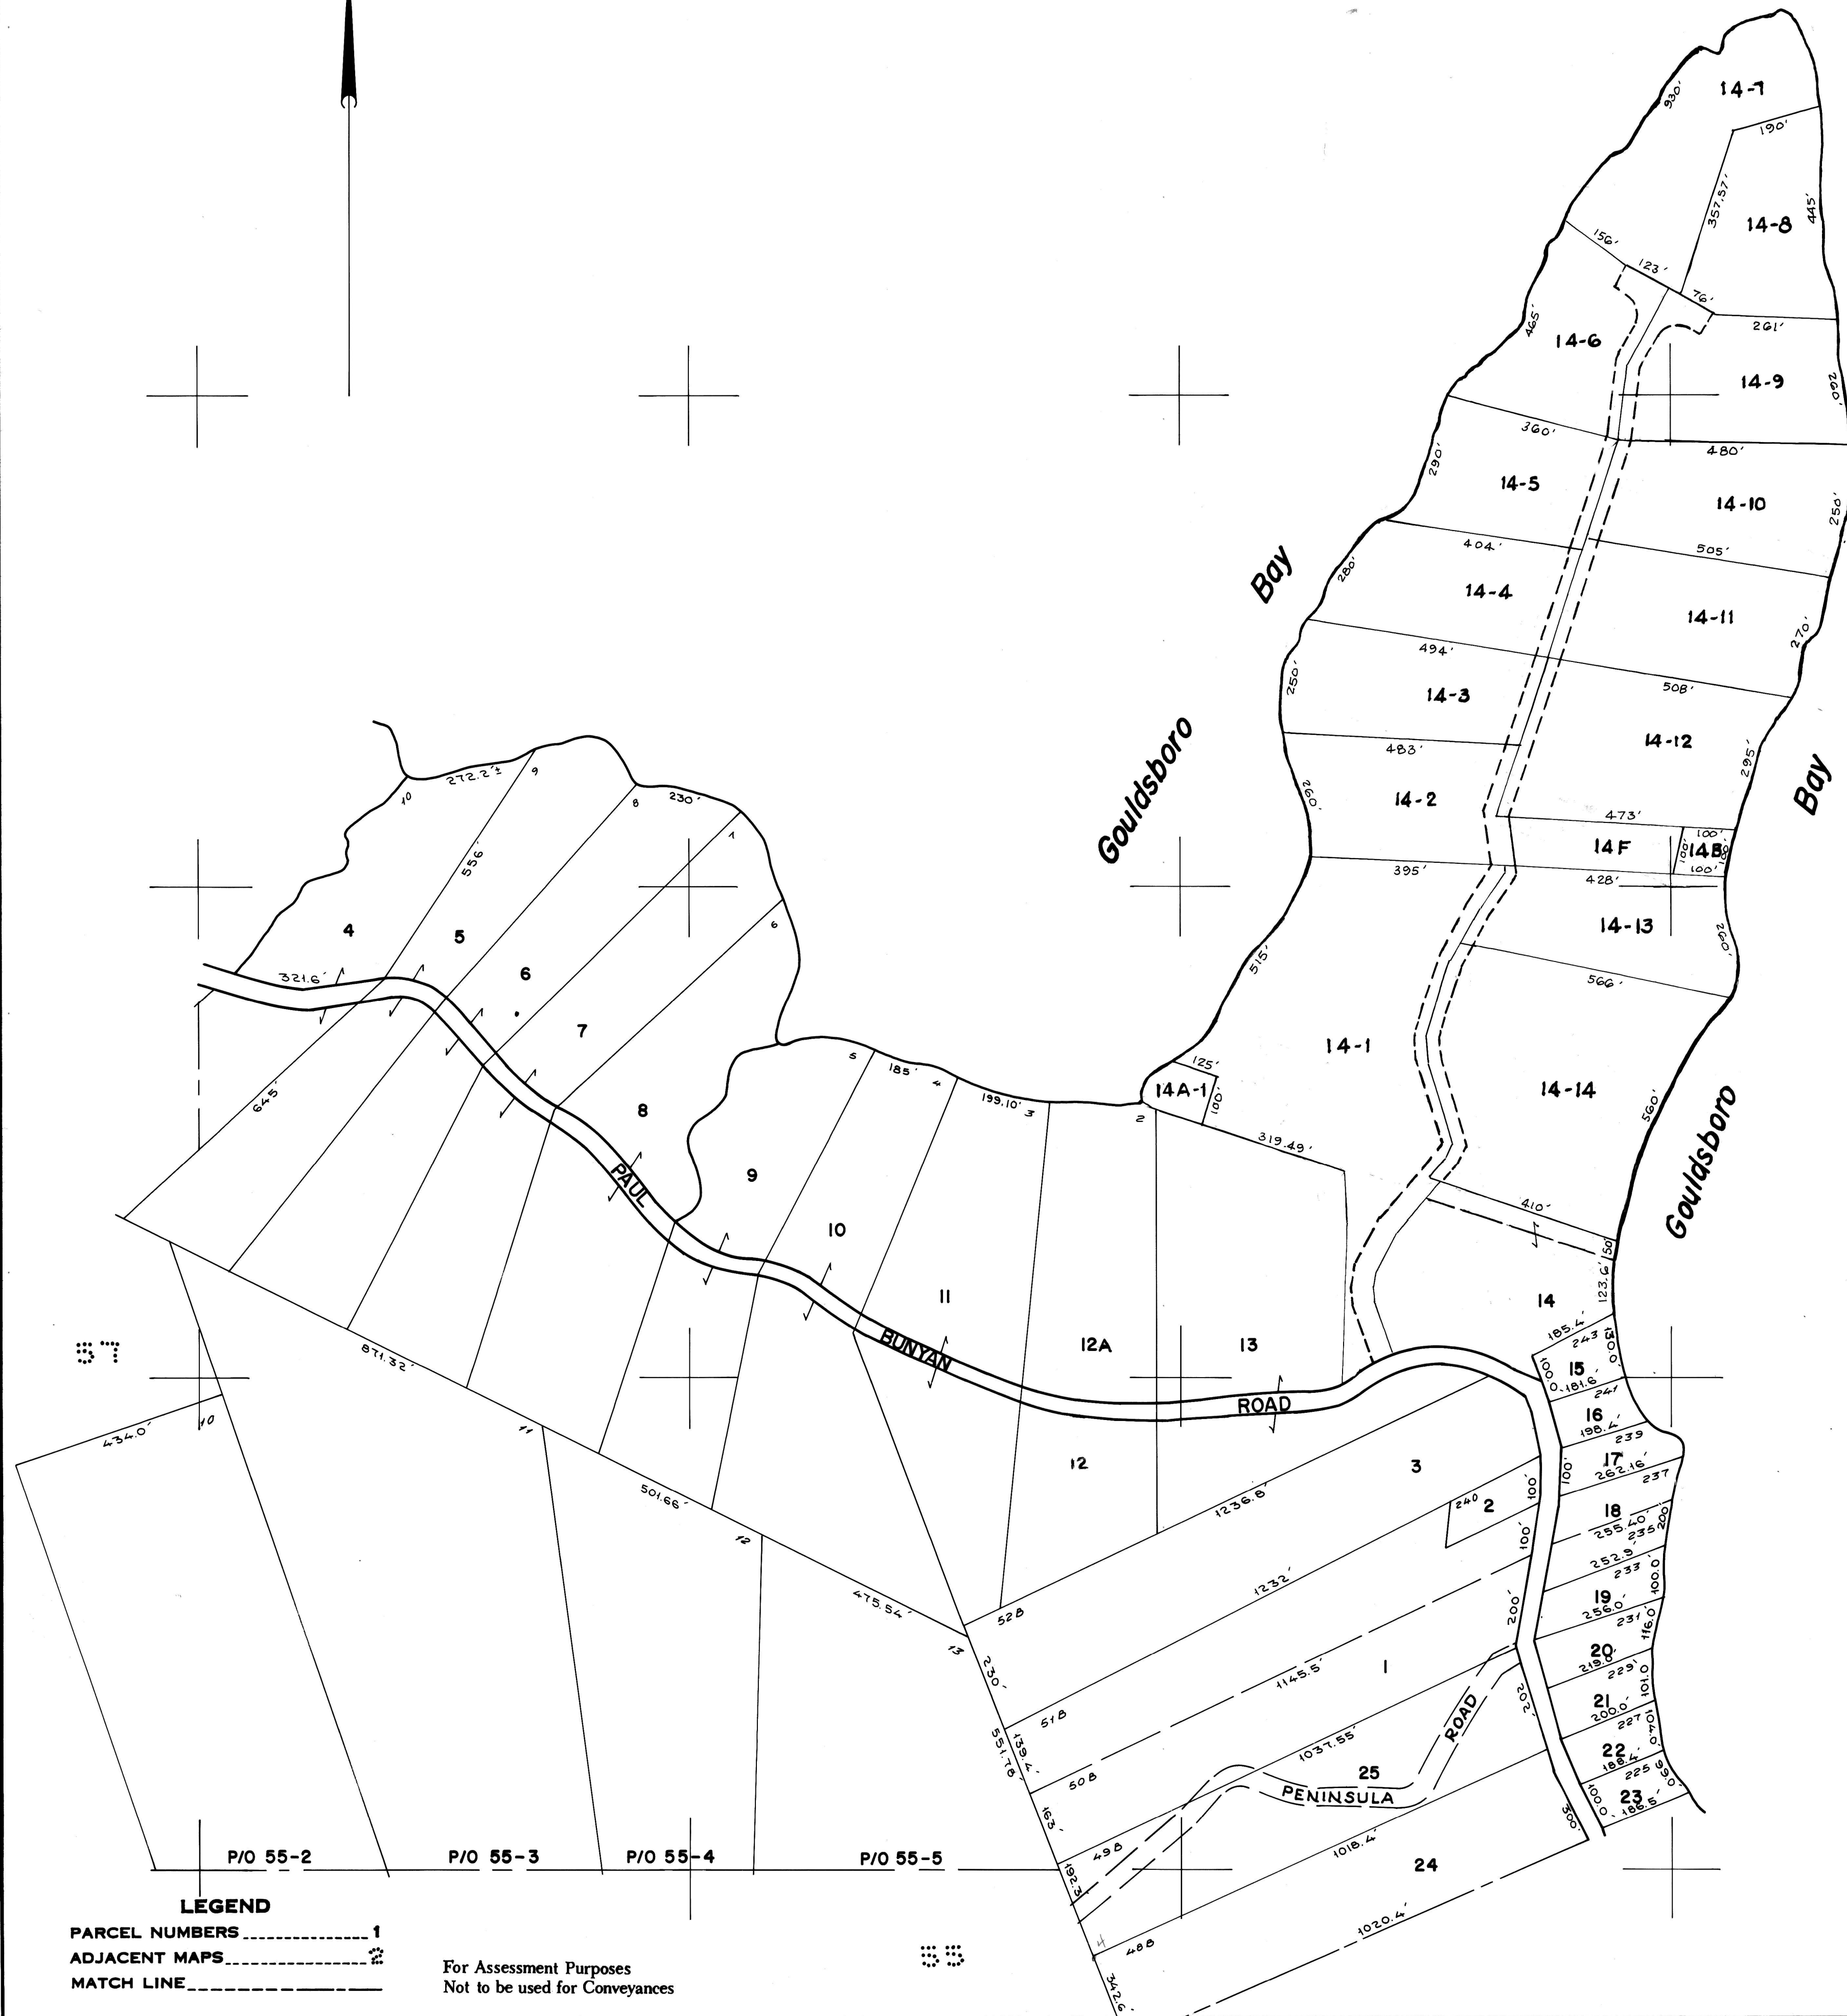

632,000 633,000 634,000 635,000 636,000 637,000
225,000
224,000
223,000
222,000
221,000

LEGEND
PARCEL NUMBERS 1
ADJACENT MAPS 2
MATCH LINE 3

For Assessment Purposes
Not to be used for Conveyances

PROPERTY MAP
TOWN OF GOULDSBORO
HANCOCK COUNTY, MAINE
PREPARED BY
JAMES W. SEWALL COMPANY OLD TOWN, MAINE
SCALE 1 INCH = 200 ± FEET