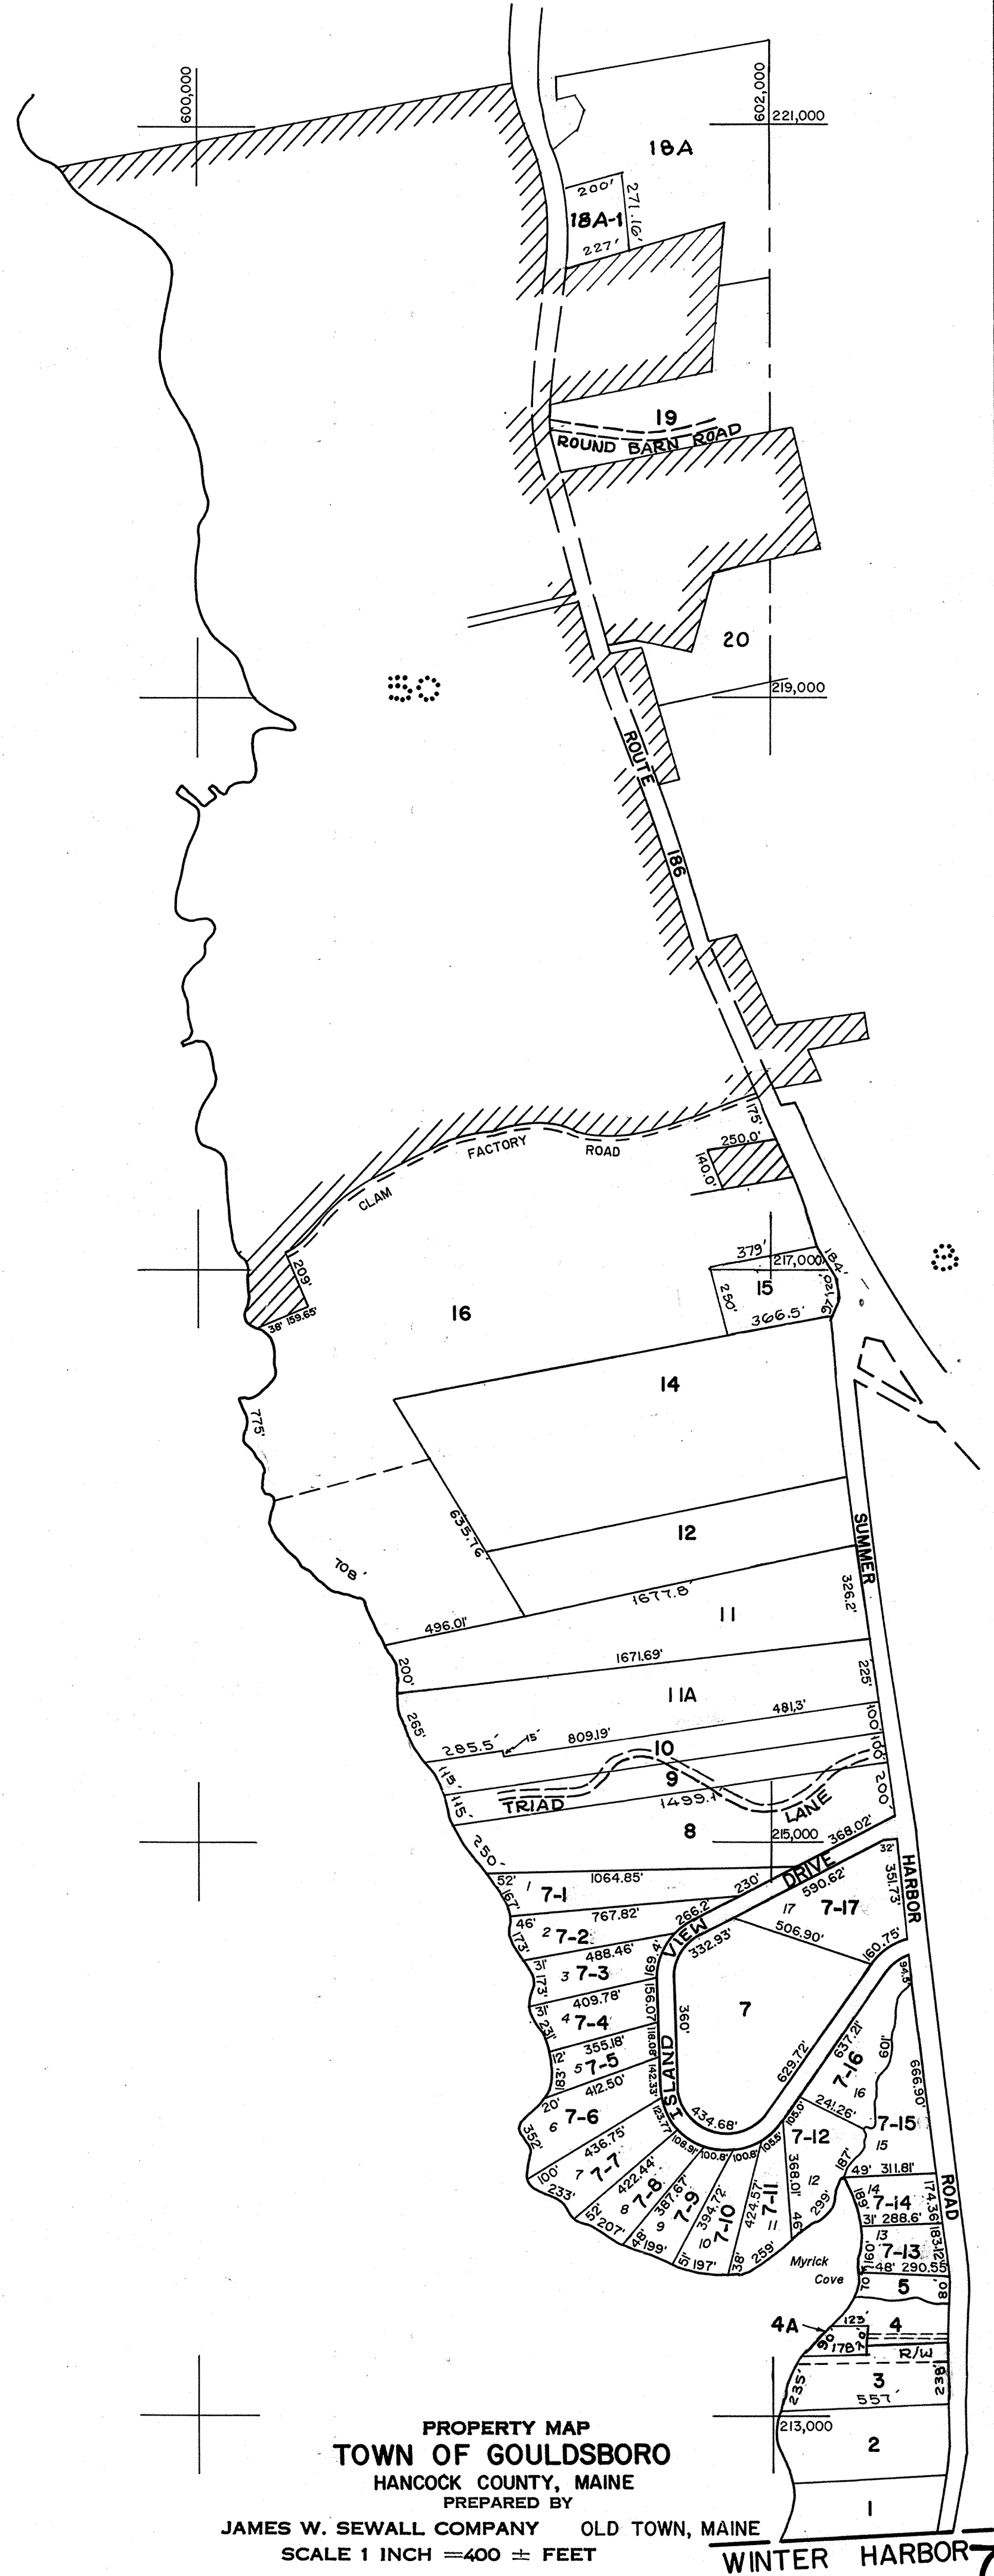

696,000

694,000

696,000

698,000

600,000

602,000

Frenchman Bay

Frenchman Bay

LEGEND

- PARCEL NUMBERS 1
- ADJACENT MAPS
- MATCH LINE

For Assessment Purposes
Not to be used for Conveyances

PROPERTY MAP
TOWN OF GOULDSBORO
 HANCOCK COUNTY, MAINE
 PREPARED BY
 JAMES W. SEWALL COMPANY OLD TOWN, MAINE
 SCALE 1 INCH = 400 ± FEET
 WINTER HARBOR