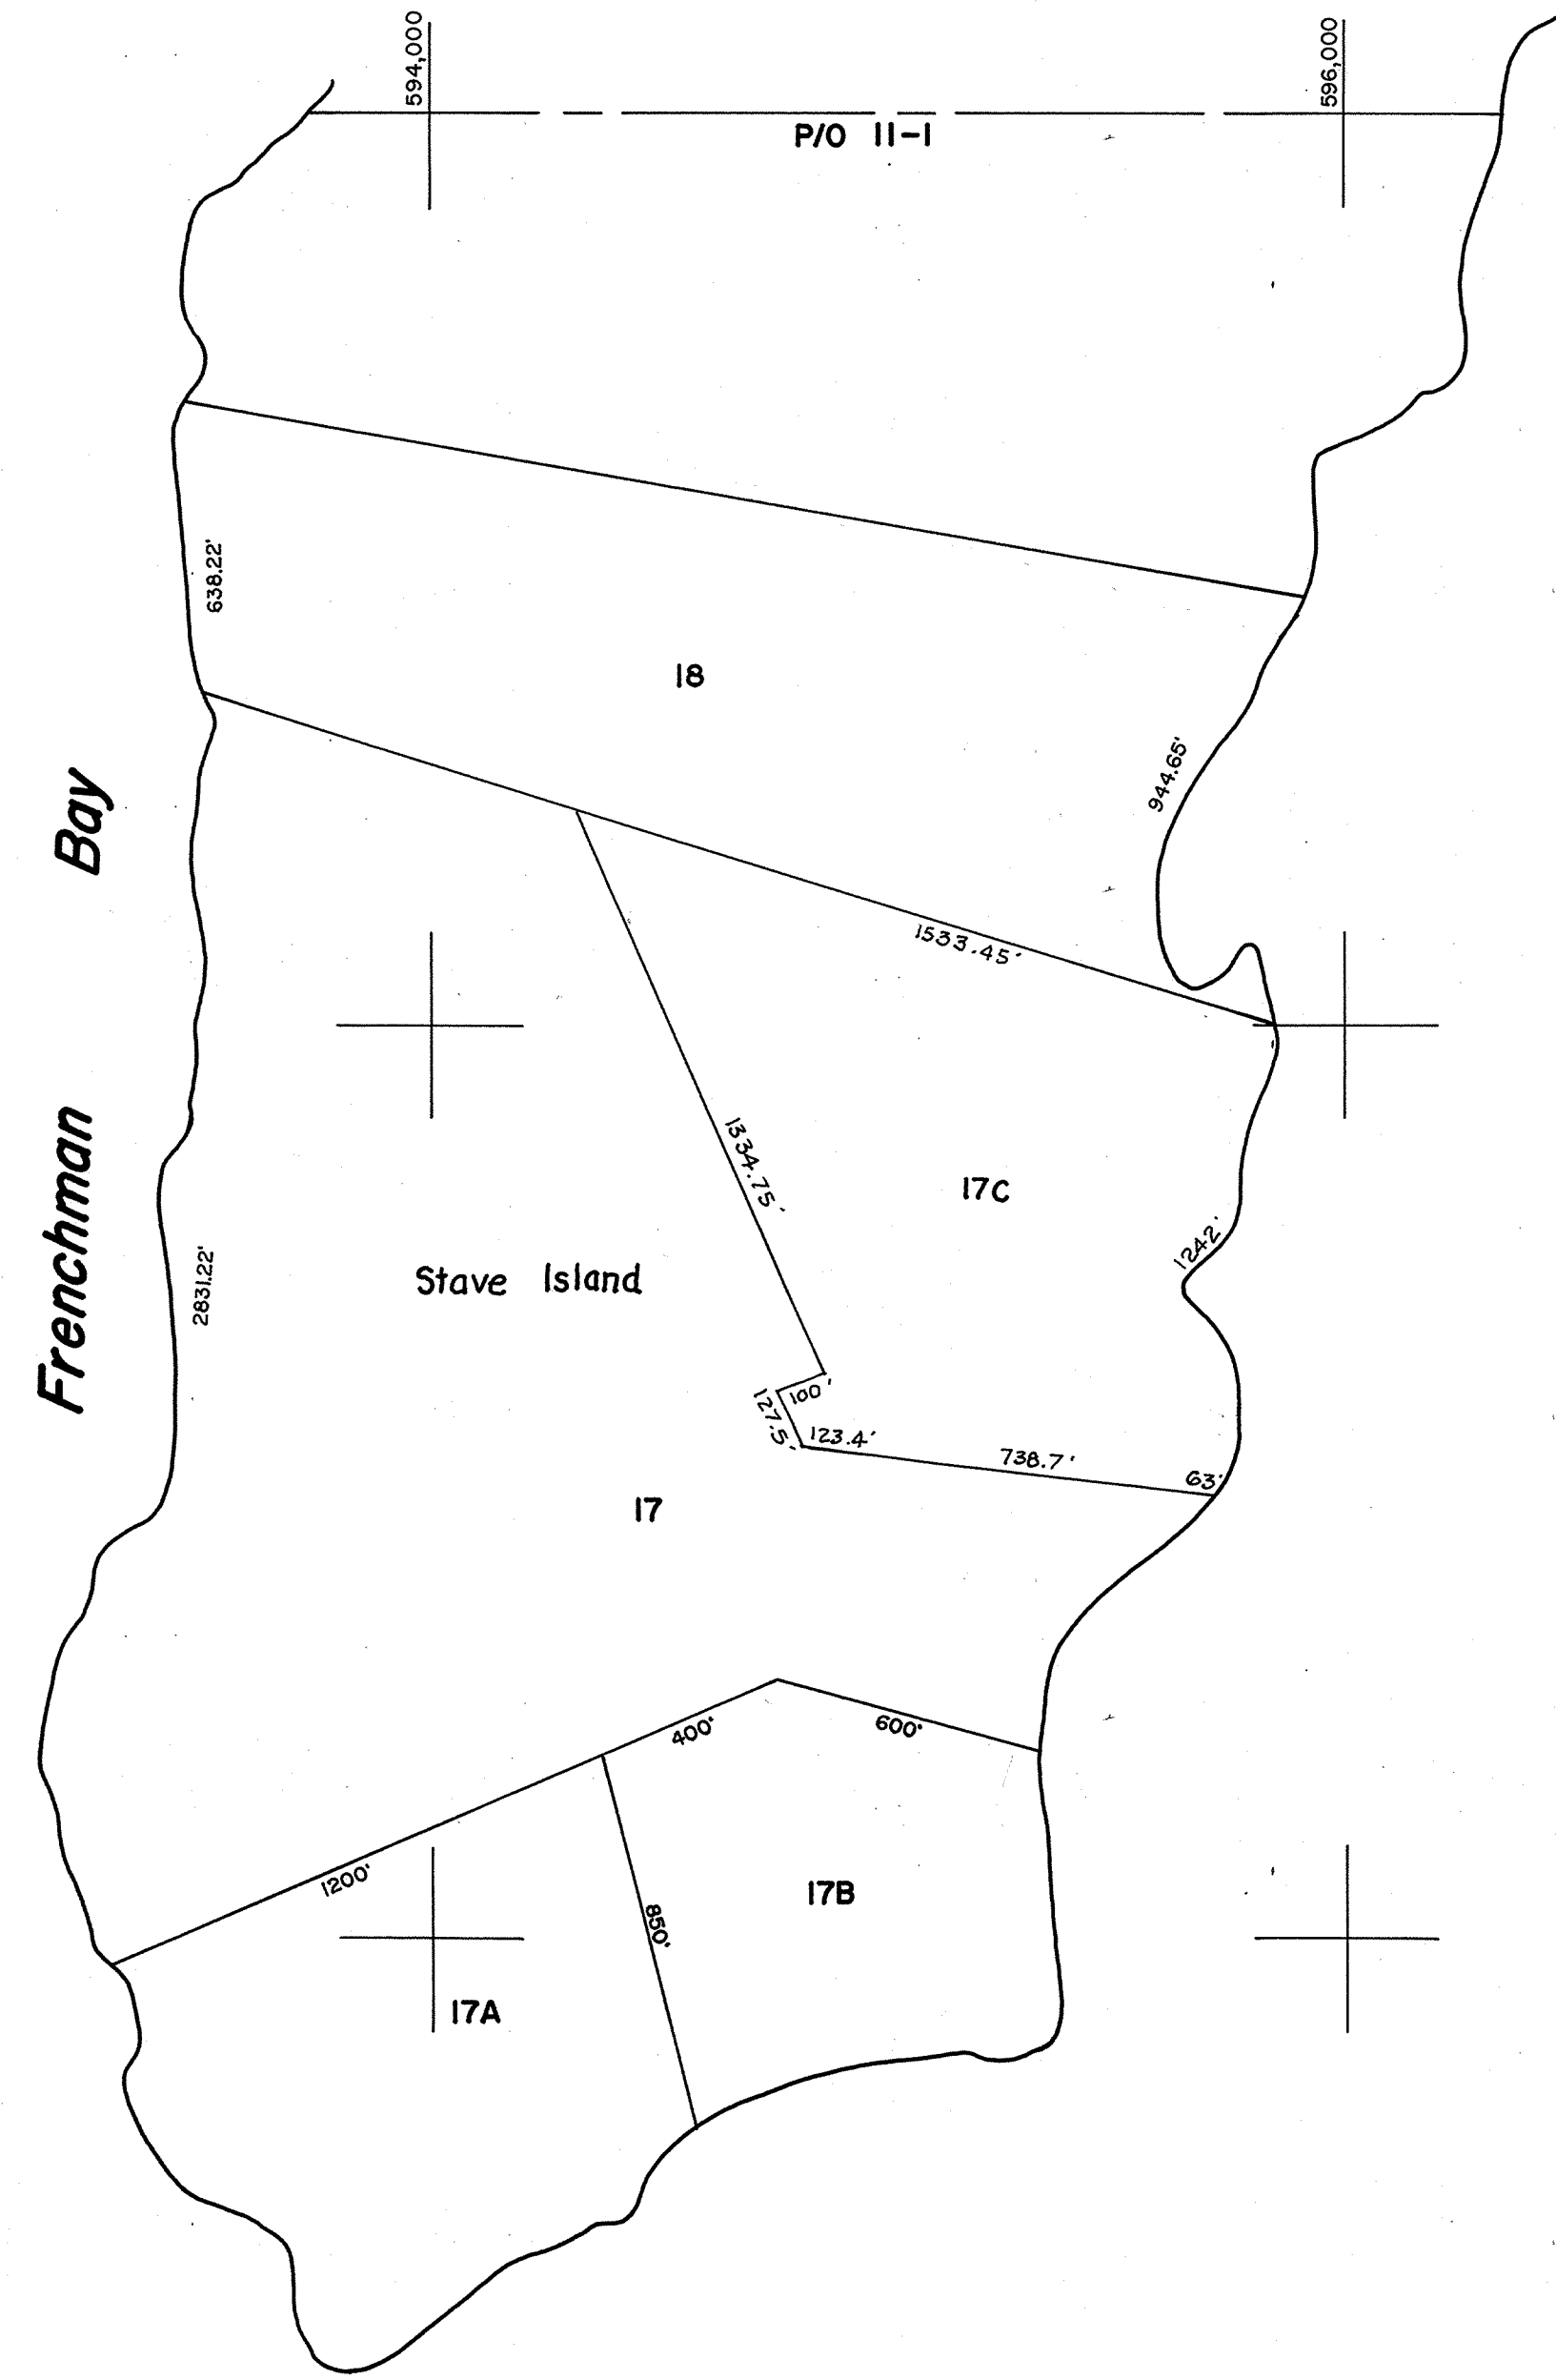

696,000

694,000

696,000

698,000

600,000

602,000

Frenchman Bay

Frenchman Bay

LEGEND

- PARCEL NUMBERS 1
- ADJACENT MAPS
- MATCH LINE

For Assessment Purposes
Not to be used for Conveyances

PROPERTY MAP
TOWN OF GOULDSBORO
 HANCOCK COUNTY, MAINE
 PREPARED BY
 JAMES W. SEWALL COMPANY OLD TOWN, MAINE
 SCALE 1 INCH = 400 ± FEET
 WINTER HARBOR