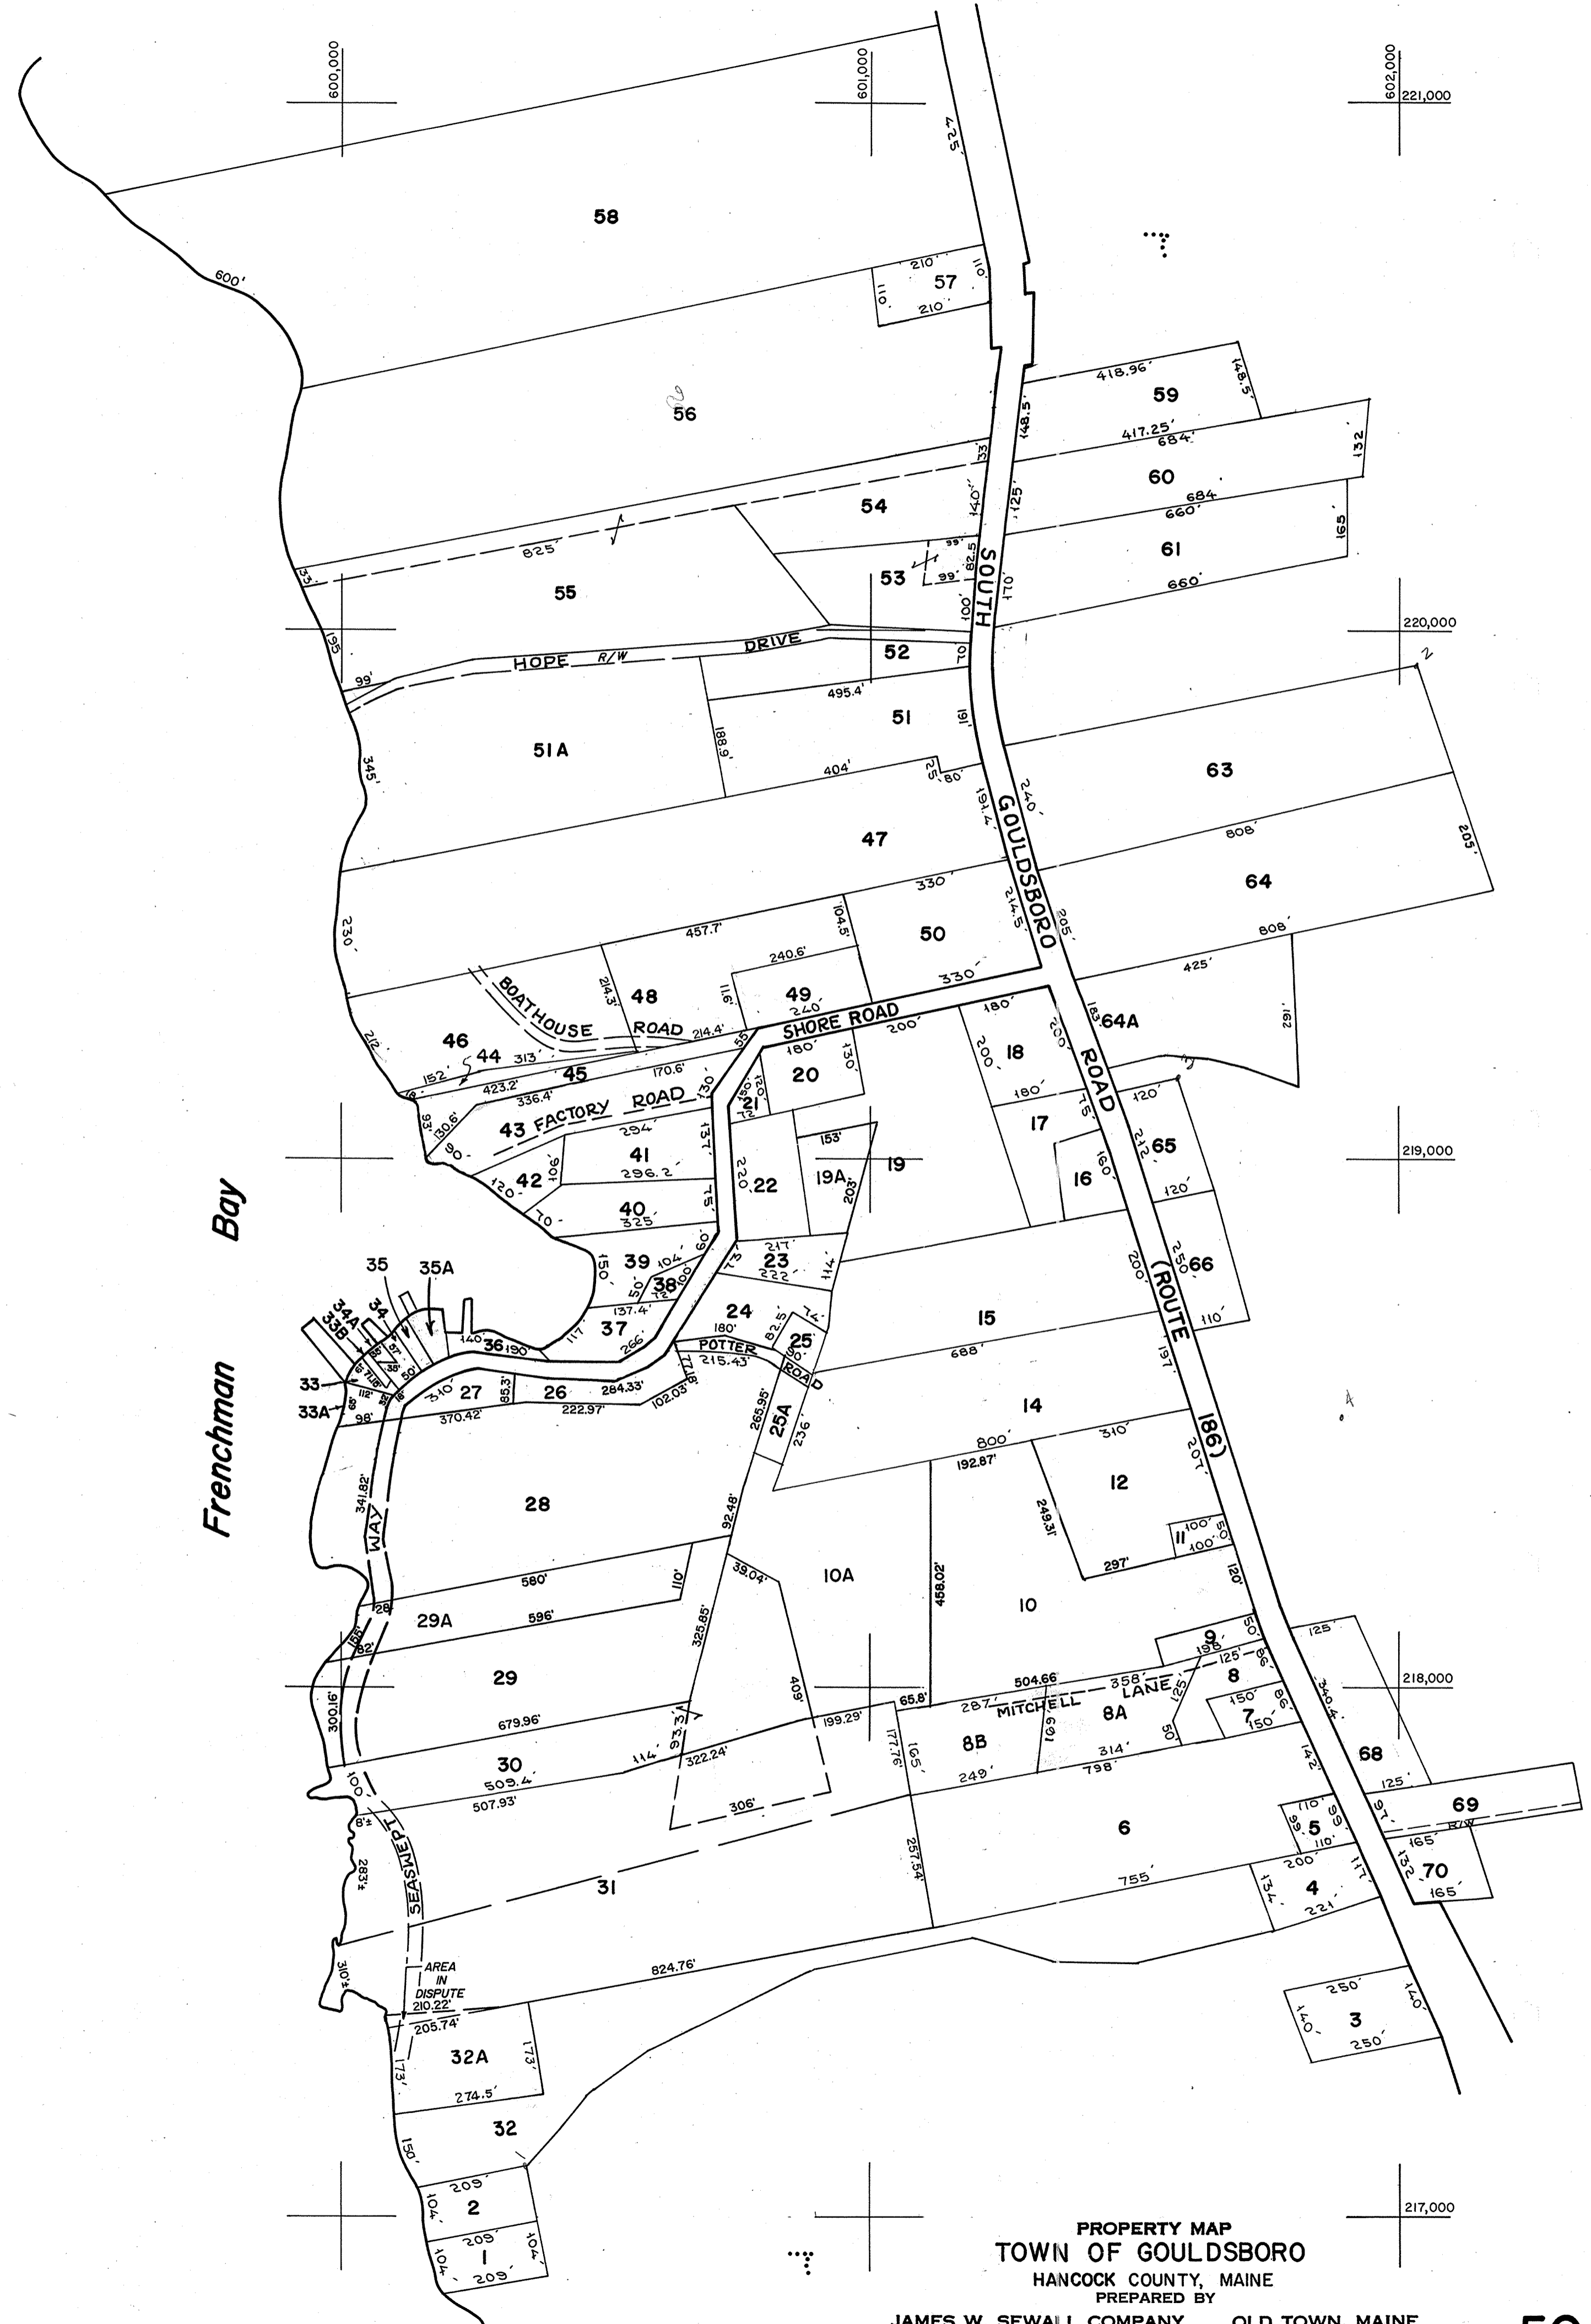

+

+

**LEGEND**  
 PARCEL NUMBERS ..... 1  
 ADJACENT MAPS ..... 2  
 MATCH LINE ..... 3

For Assessment Purposes  
 Not to be used for Conveyances

**PROPERTY MAP**  
**TOWN OF GOULDSBORO**  
 HANCOCK COUNTY, MAINE  
 PREPARED BY

**JAMES W. SEWALL COMPANY** OLD TOWN, MAINE  
 SCALE 1 INCH = 200 ± FEET