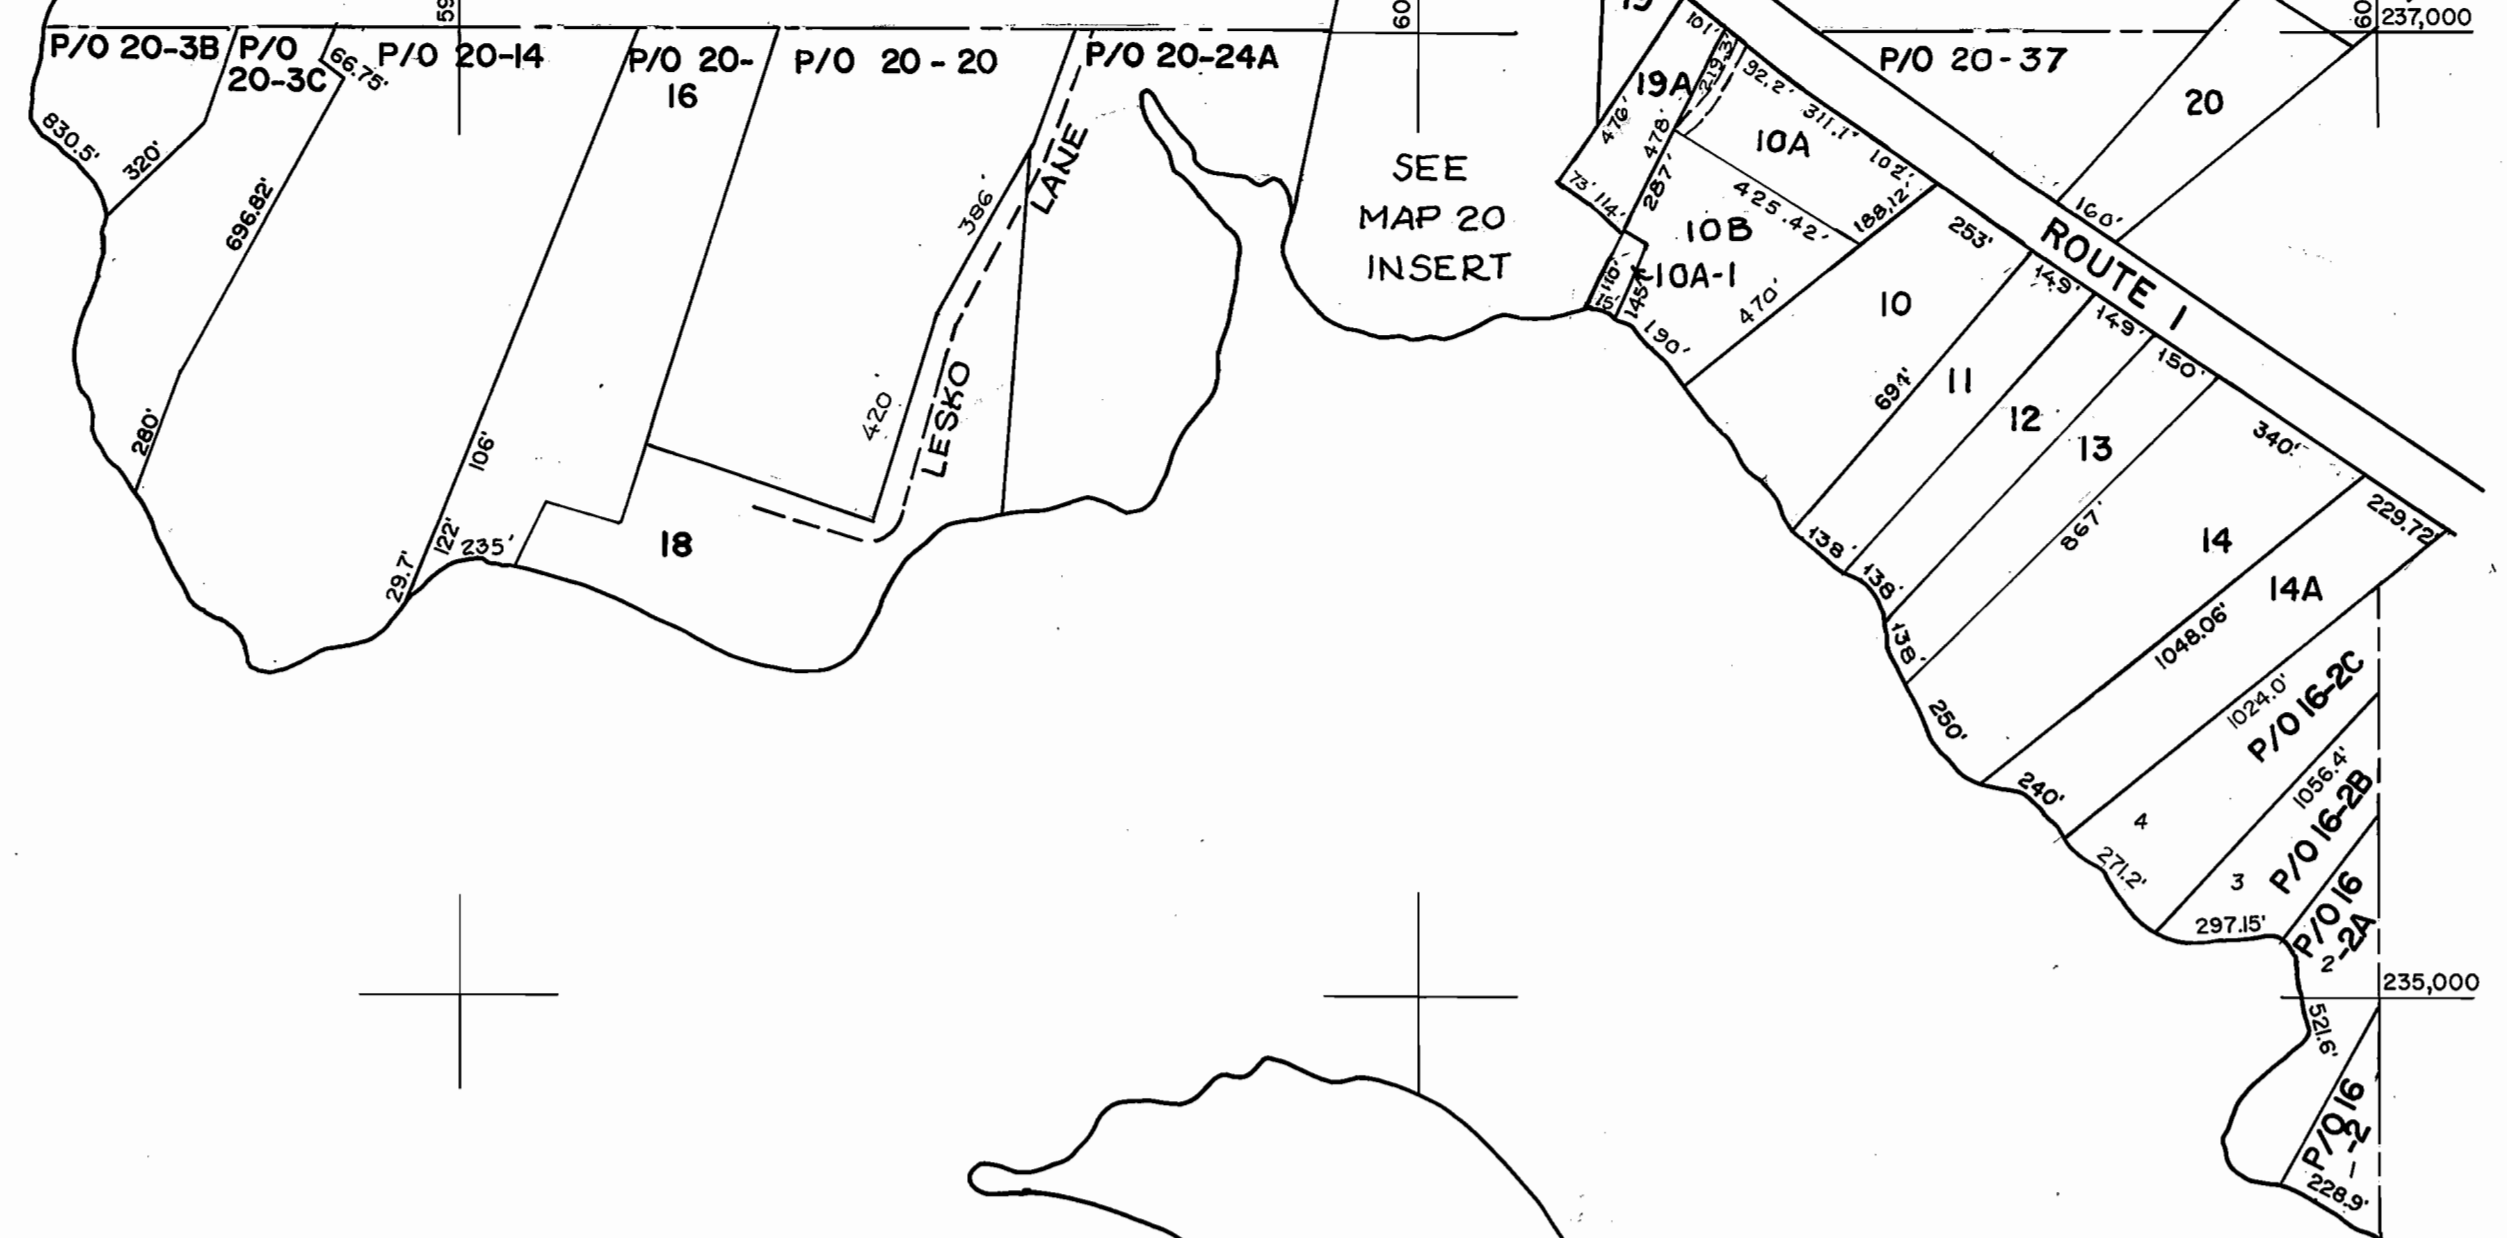

Bunker Cove

Hall Point

Frenchman Bay

SEE MAP 20 INSERT

Hog Island

LEGEND
 PARCEL NUMBERS 1
 ADJACENT MAPS 2
 MATCH LINE 3

For Assessment Purposes
 Not to be used for Conveyances

PROPERTY MAP
TOWN OF GOULDSBORO
 HANCOCK COUNTY, MAINE
 PREPARED BY
JAMES W. SEWALL COMPANY OLD TOWN, MAINE
 SCALE 1 INCH = 400 ± FEET