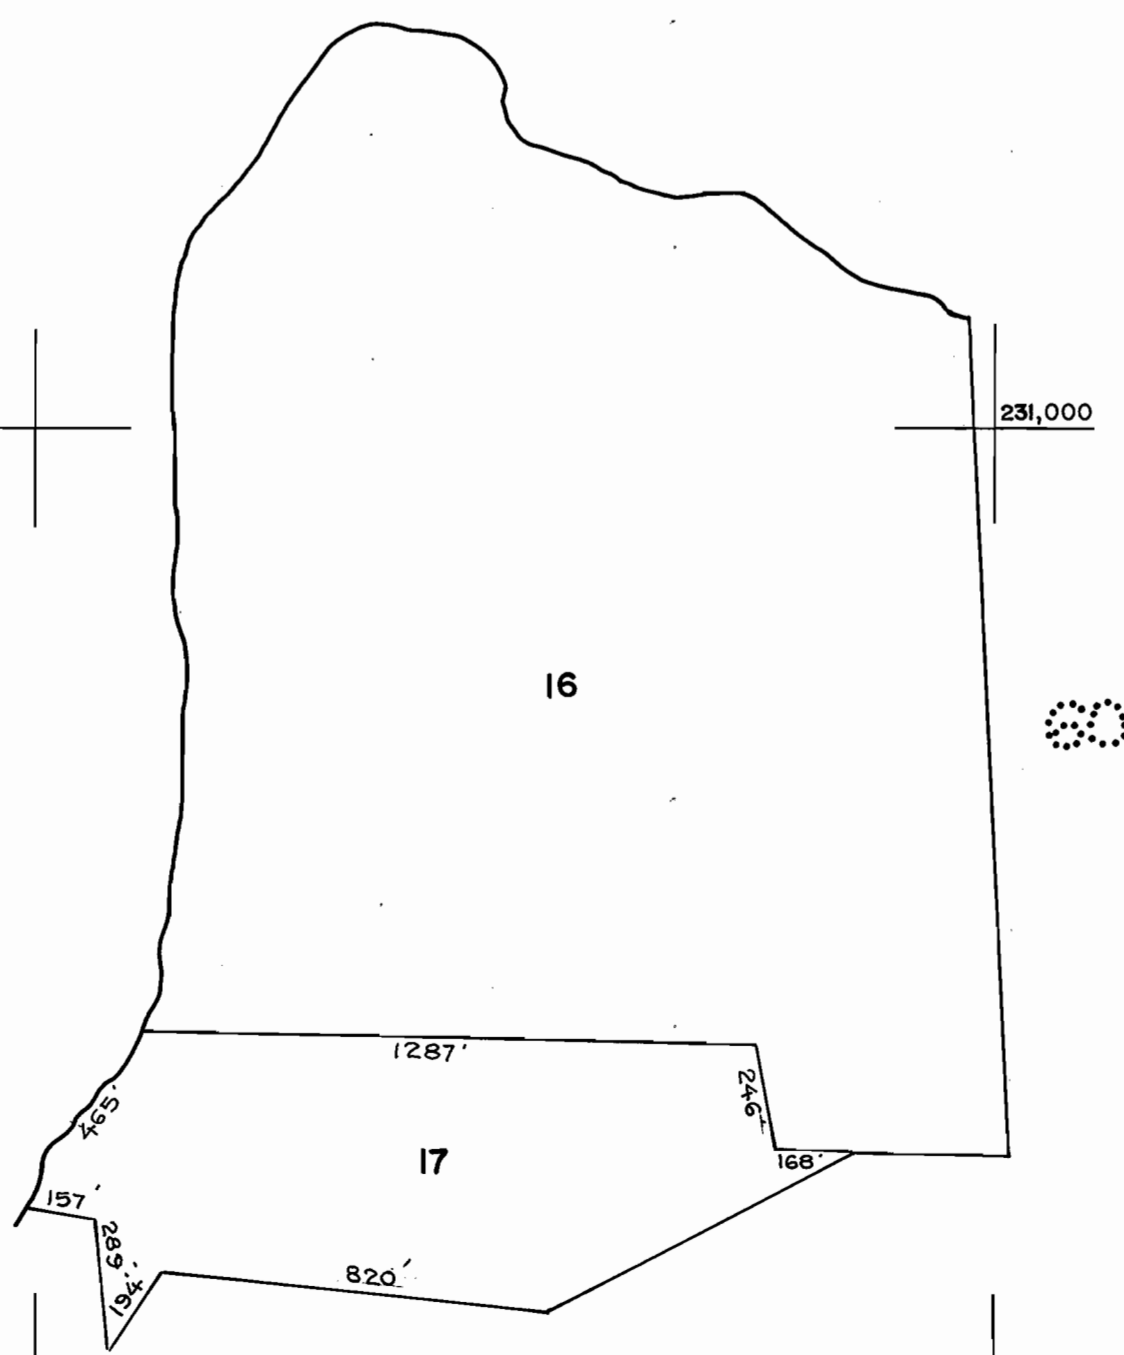

Bunker Cove

Hall Point

Frenchman Bay

SEE MAP 20 INSERT

Hog Island

LEGEND
 PARCEL NUMBERS 1
 ADJACENT MAPS 2
 MATCH LINE 3

For Assessment Purposes
 Not to be used for Conveyances

PROPERTY MAP
TOWN OF GOULDSBORO
 HANCOCK COUNTY, MAINE
 PREPARED BY
JAMES W. SEWALL COMPANY OLD TOWN, MAINE
 SCALE 1 INCH = 400 ± FEET